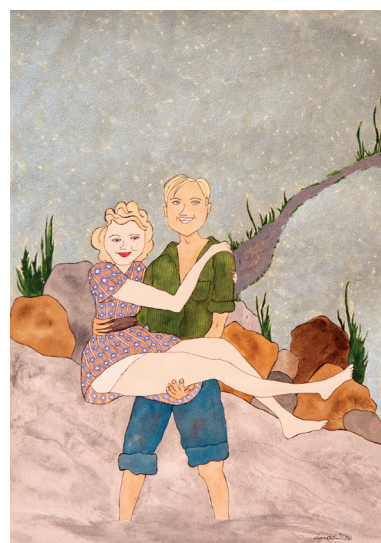

SOVIET XMAS
21.5" w x 20" h
Original NOT FOR SALE
\$300 unframed giclee print

SHOWROOM
38.5" w x 31" h
\$2,500 framed original
\$350 unframed giclee print

WHEN WE WERE YOUNG
20" w x 26" h
\$1,500 framed original
\$250 unframed giclee print